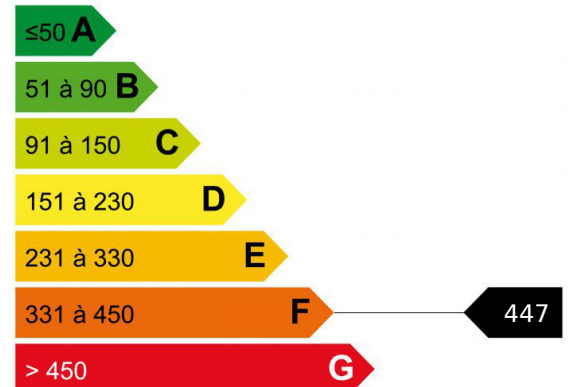

CHALET LES HOUCHES

499 000 €
Référence CLAUDIE
Les Houches
4 pièces
78 m2

EXCLUSIVE TO ALPIMMO - Chalet CLAUDIE is located in a quiet and residential area of Les Houches, only 5 minutes from Chamonix. Semi-detached chalet of 78 m2 to renovate with a possibility of extension. Entrance, 3 bedrooms, a shower room, a bright living room with open kitchen, a large south west facing terrace and a nice view of the Mont Blanc massif.

Logement économe

Logement énergivore

Faible émission de GES

Forte émission de GES