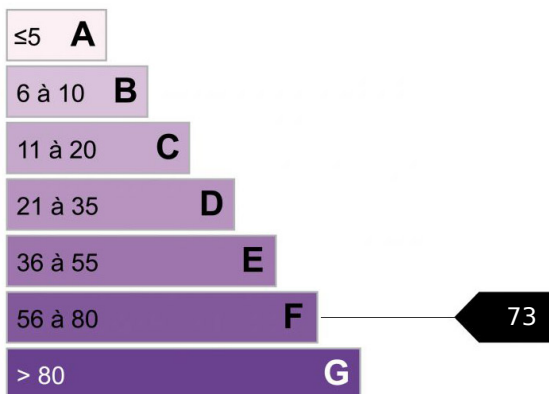

Logement énergivore

Faible émission de GES