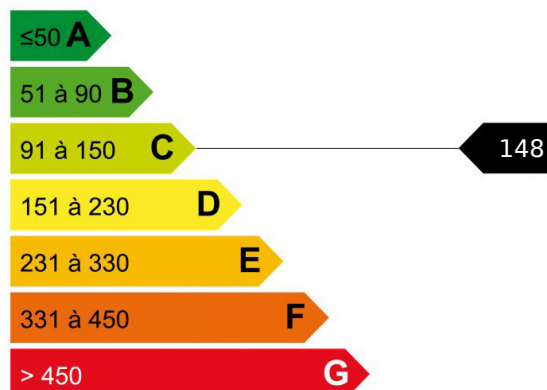

APARTMENT MAJESTIC 2

595 000 €
Référence MAJESTIC 2
Chamonix-Mont-Blanc
2 pièces
62.7 m²

Prestations

Lift, Concierge, Digicode

Apartment MAJESTIC 2 - Large 2 room apartment on the 4th floor out of 7 of a historic residence in the heart of Chamonix town center. Close to shops, the Brévent ski lifts and bus stops. Very nice clear view on the Brévent. The apartment is arranged as follows: a living room with French window and balcony, a very large bedroom with again French window and balcony, a bathroom with toilet, a hallway with storage, a separate kitchen. In annex, a ski locker and access to the private parking of the residence.

Logement économe

Logement énergivore

Faible émission de GES

Forte émission de GES