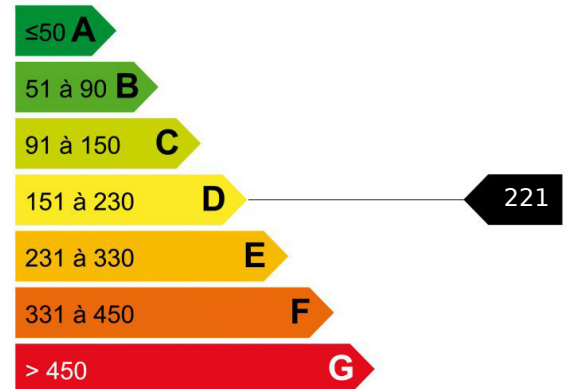

Logement économe